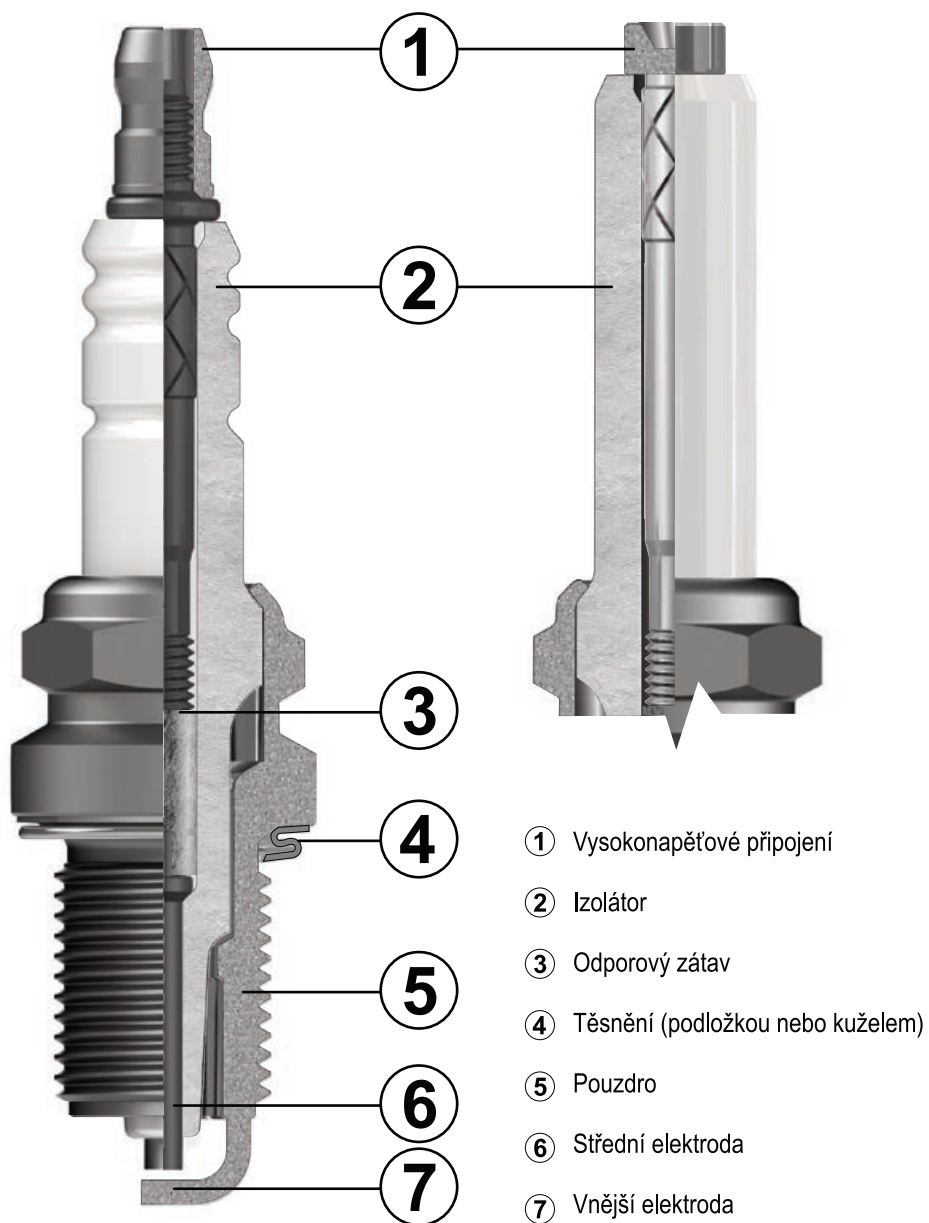

ŘEZ ZAPALOVACÍ SVÍČKOU