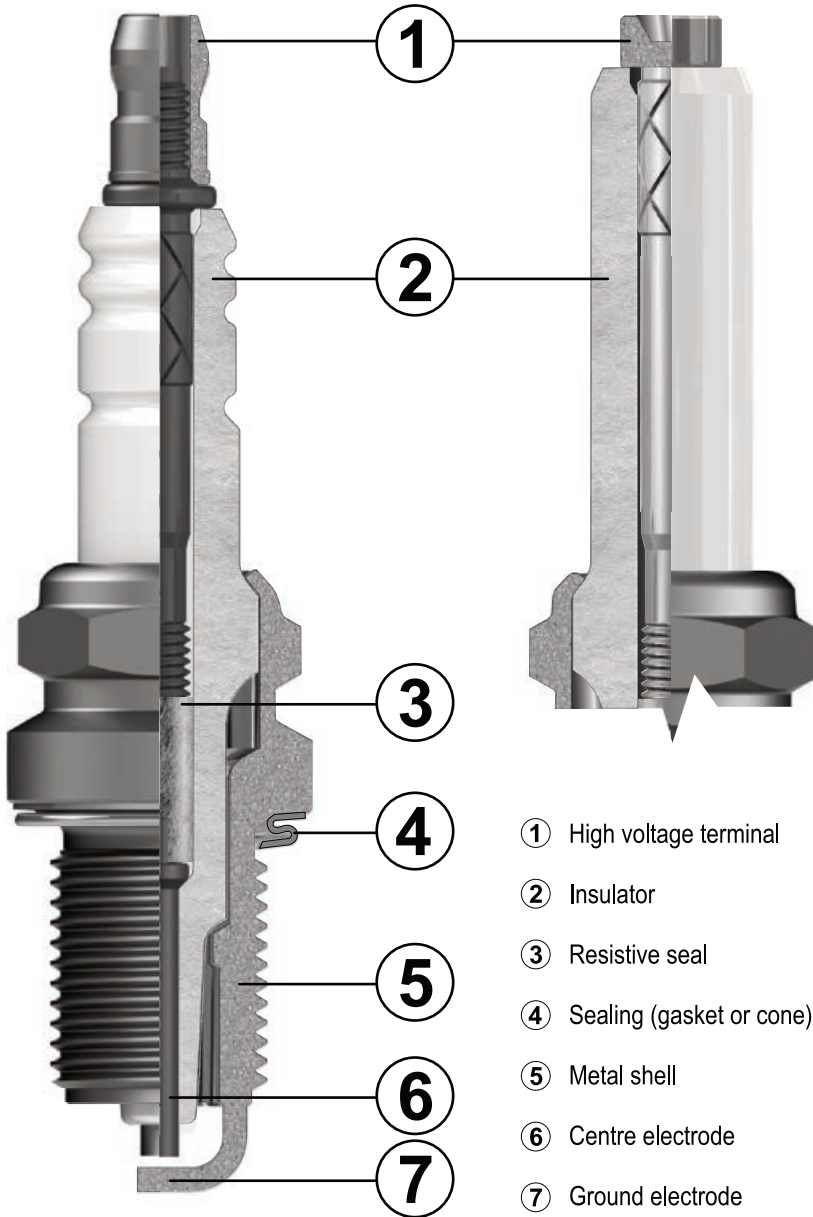

SPARK PLUG SECTIONAL VIEW