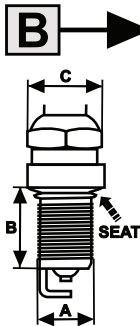

## METAL SHELL DIMENSIONS

A AA B BB C CC D E F G H J K L M 2M MM N NA P Q R S T U 3V X

TYPE	A	B	C	CONICAL SEAT	GASKET SEAT
A	M10x1,00	19mm	16mm		●
AA	M10x1,00	19mm	14mm		
B	M12x1,25	19mm	16mm		●
BB	M12x1,25	19mm	18mm		●
C	M10x1,00	26,5mm	14mm		●
CC	M10x1,00	26,5mm	16mm		●
D	M14x1,25	19mm	16mm		●
E	M14x1,25	26,5mm	16mm		●
F	M18x1,50	11,2mm	21mm	●	
G	M14x1,25	17,5mm	16mm	●	
H	M14x1,25	11,2mm	16mm	●	
J	M14x1,25	9,5mm	21mm		●
K	M14x1,25	9,5mm	21mm		●
L	M14x1,25	19mm	21mm		●